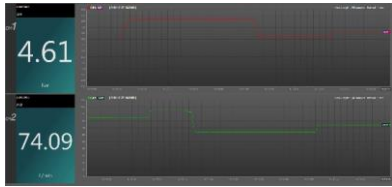

실시간 모니터링

대화면 모드